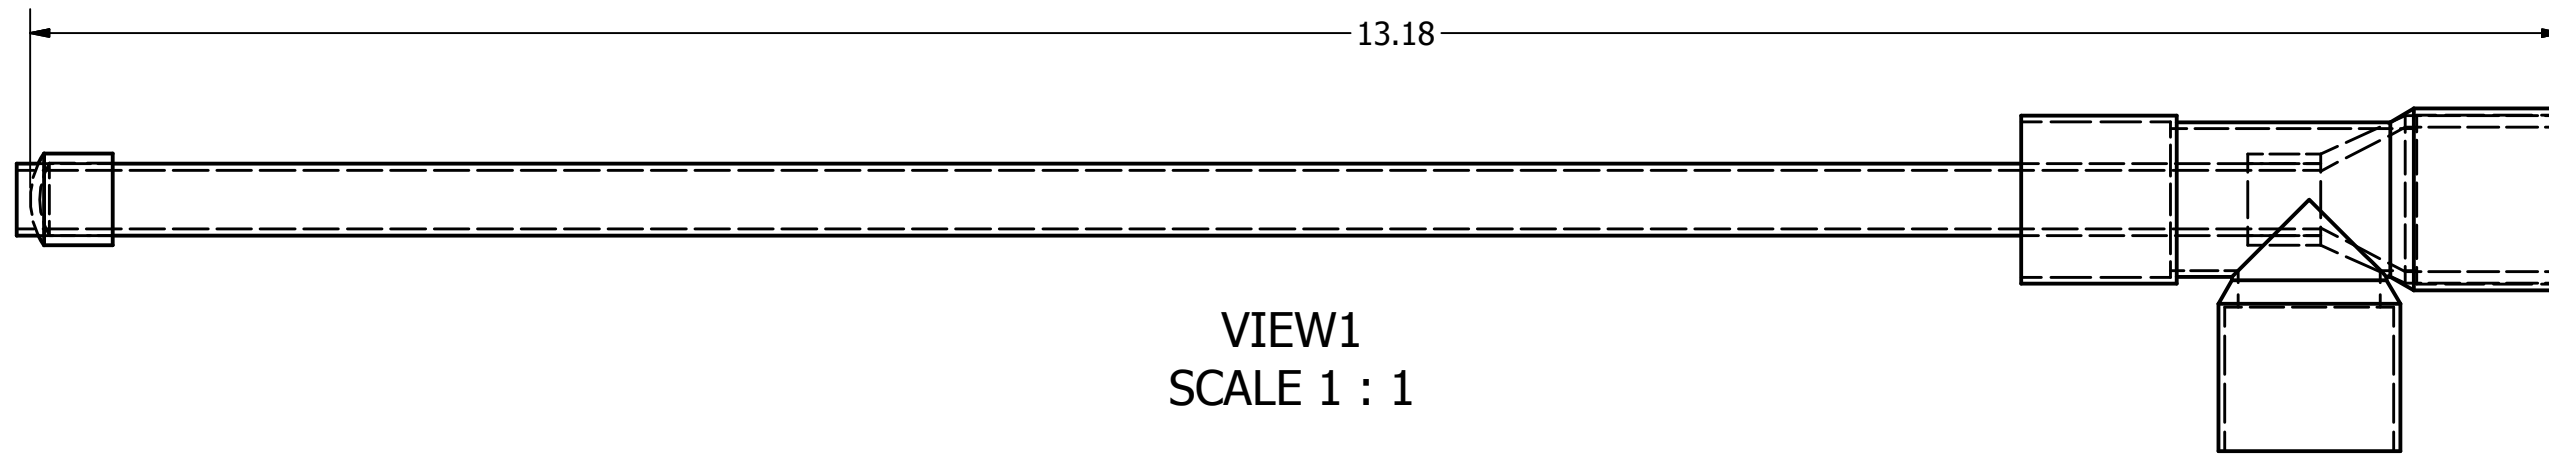

VIEW3  
SCALE 1 : 1

solar return  
sensor

VIEW1  
SCALE 1 : 1

VIEW2  
SCALE 1 : 1

DRAWN	JMG	2/5/2014	TITLE		
CHECKED			Thermal Well		
QA			SIZE	DWG NO	REV
MFG			C	sensor well	
APPROVED			SCALE	SHEET 1 OF 1	