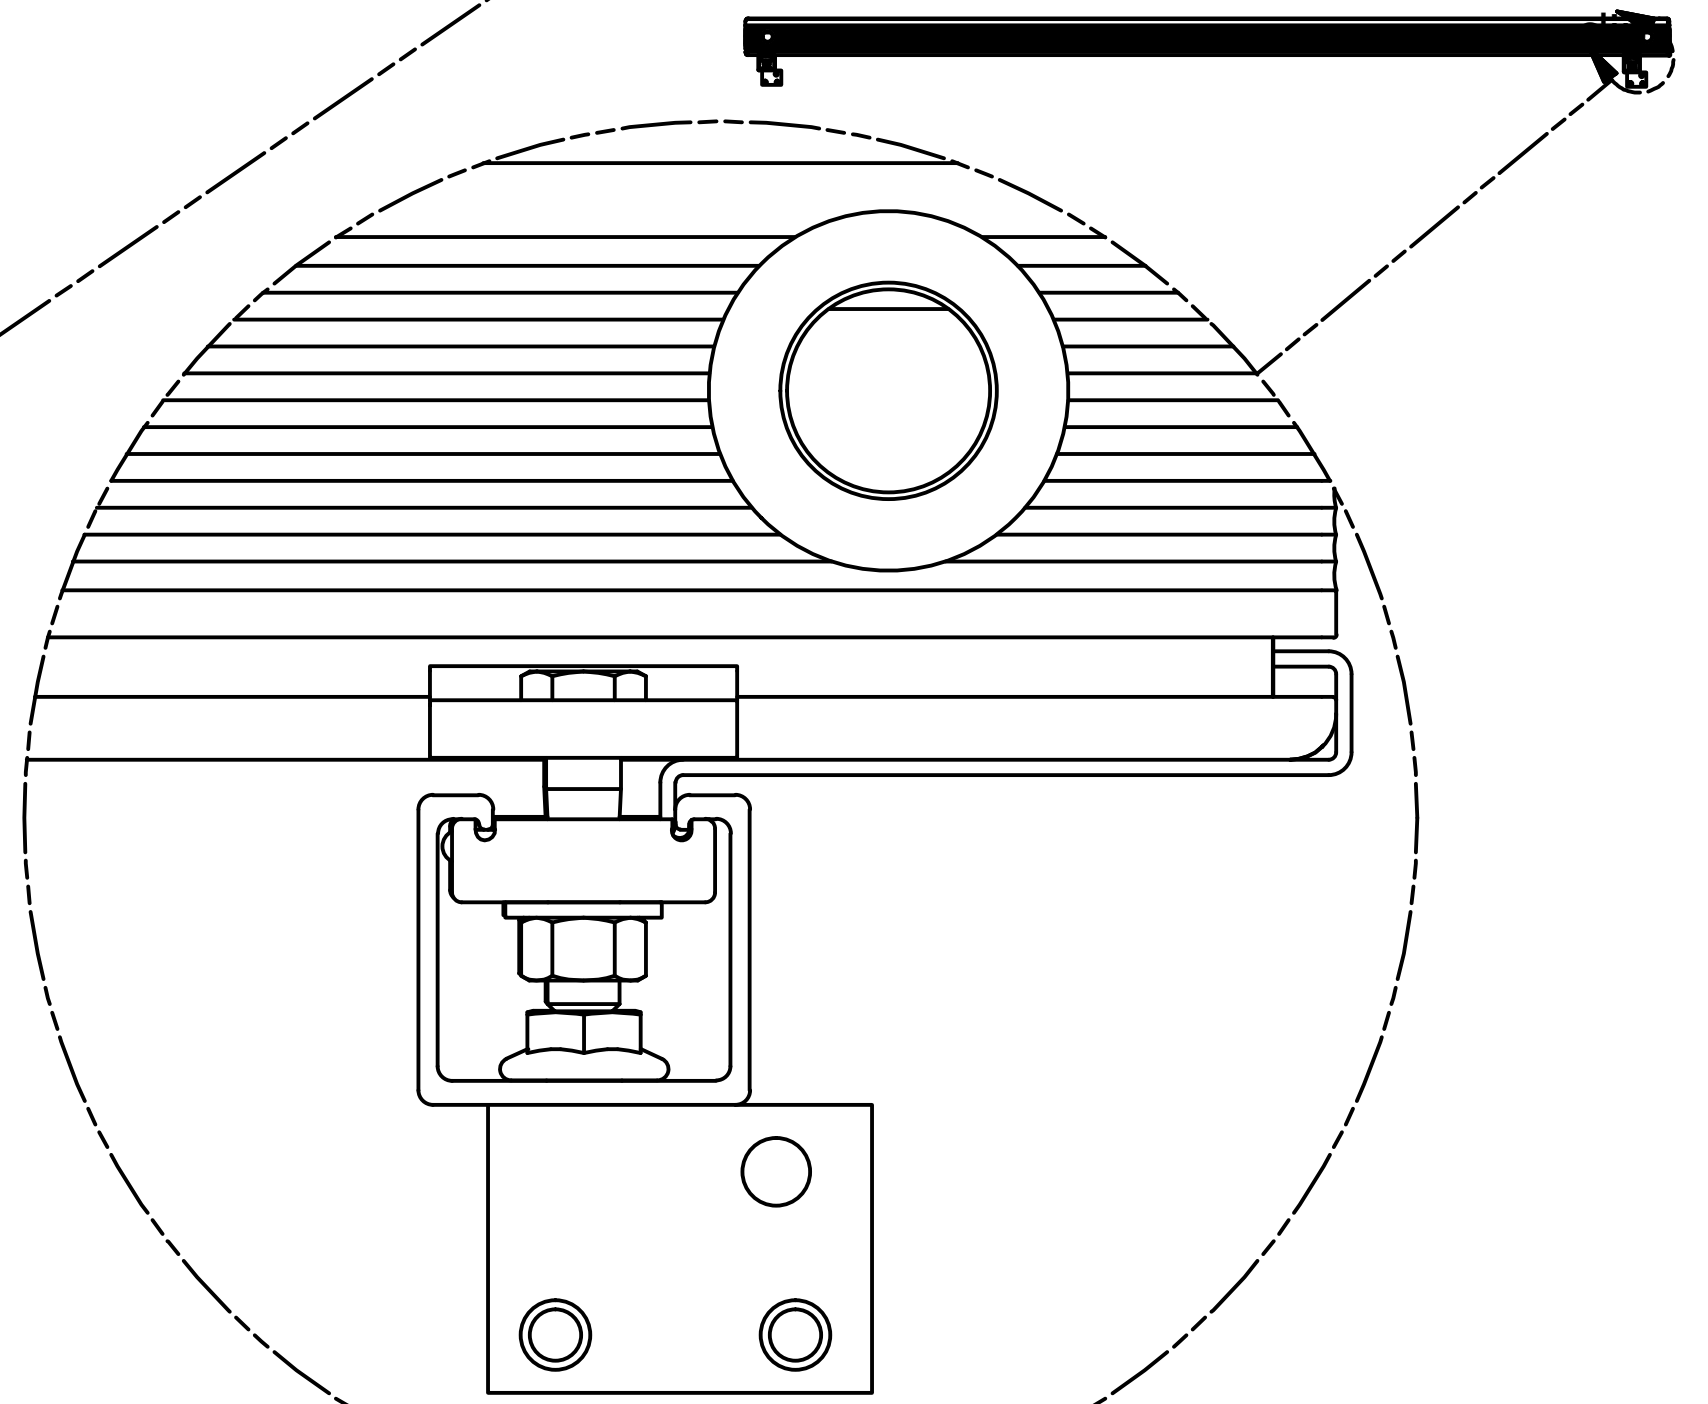

VIEW1
SCALE 1 / 15

DETAIL A
SCALE 1 / 2

DETAIL clip
SCALE 1 : 1

DRAWN JMG	8/24/2012			
CHECKED				
QA		Flush Mounted Collector on Standing Seam Roof		
MFG		SIZE	DWG NO	REV
APPROVED		C	s-5 6 collector array	
		SCALE	SHEET 1 OF 1	