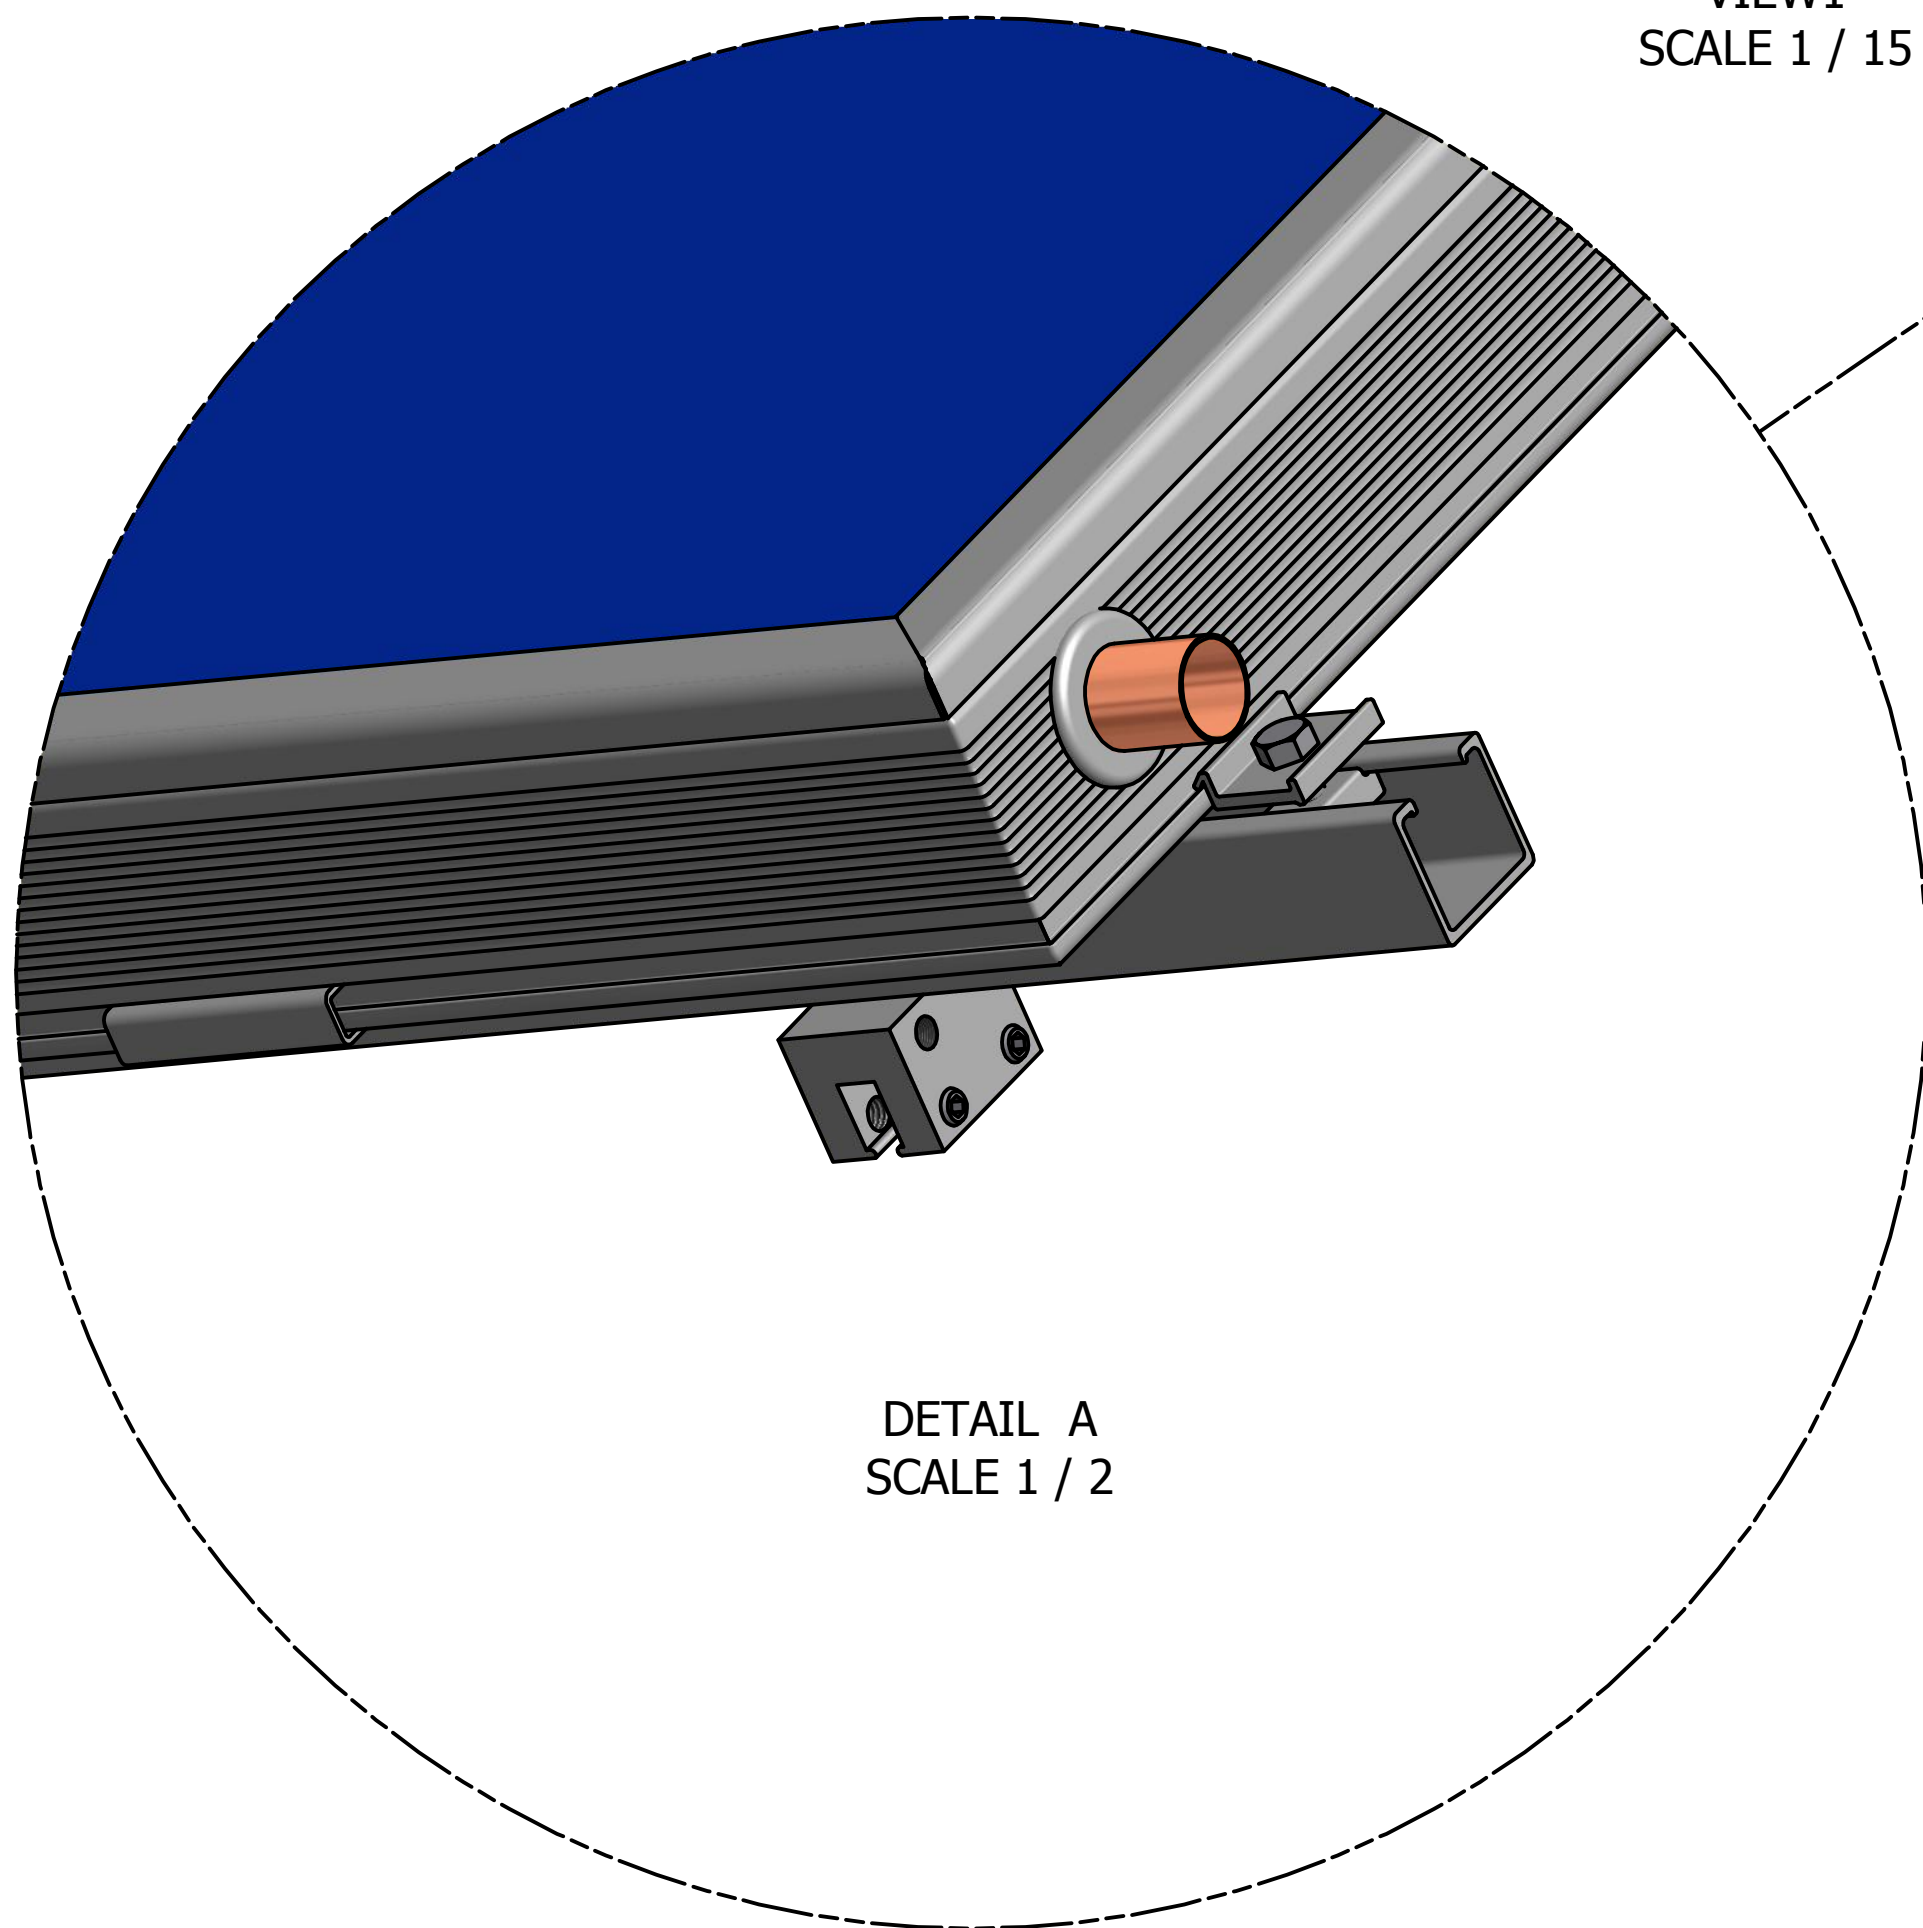

VIEW1
SCALE 1 / 15

DETAIL A
SCALE 1 / 2

DETAIL clip
SCALE 1 : 1

DRAWN JMG	8/24/2012			
CHECKED				
QA		Flush Mounted Collector on Standing Seam Roof		
MFG		SIZE	DWG NO	REV
APPROVED		C	s-5 6 collector array	
		SCALE	SHEET 1 OF 1	