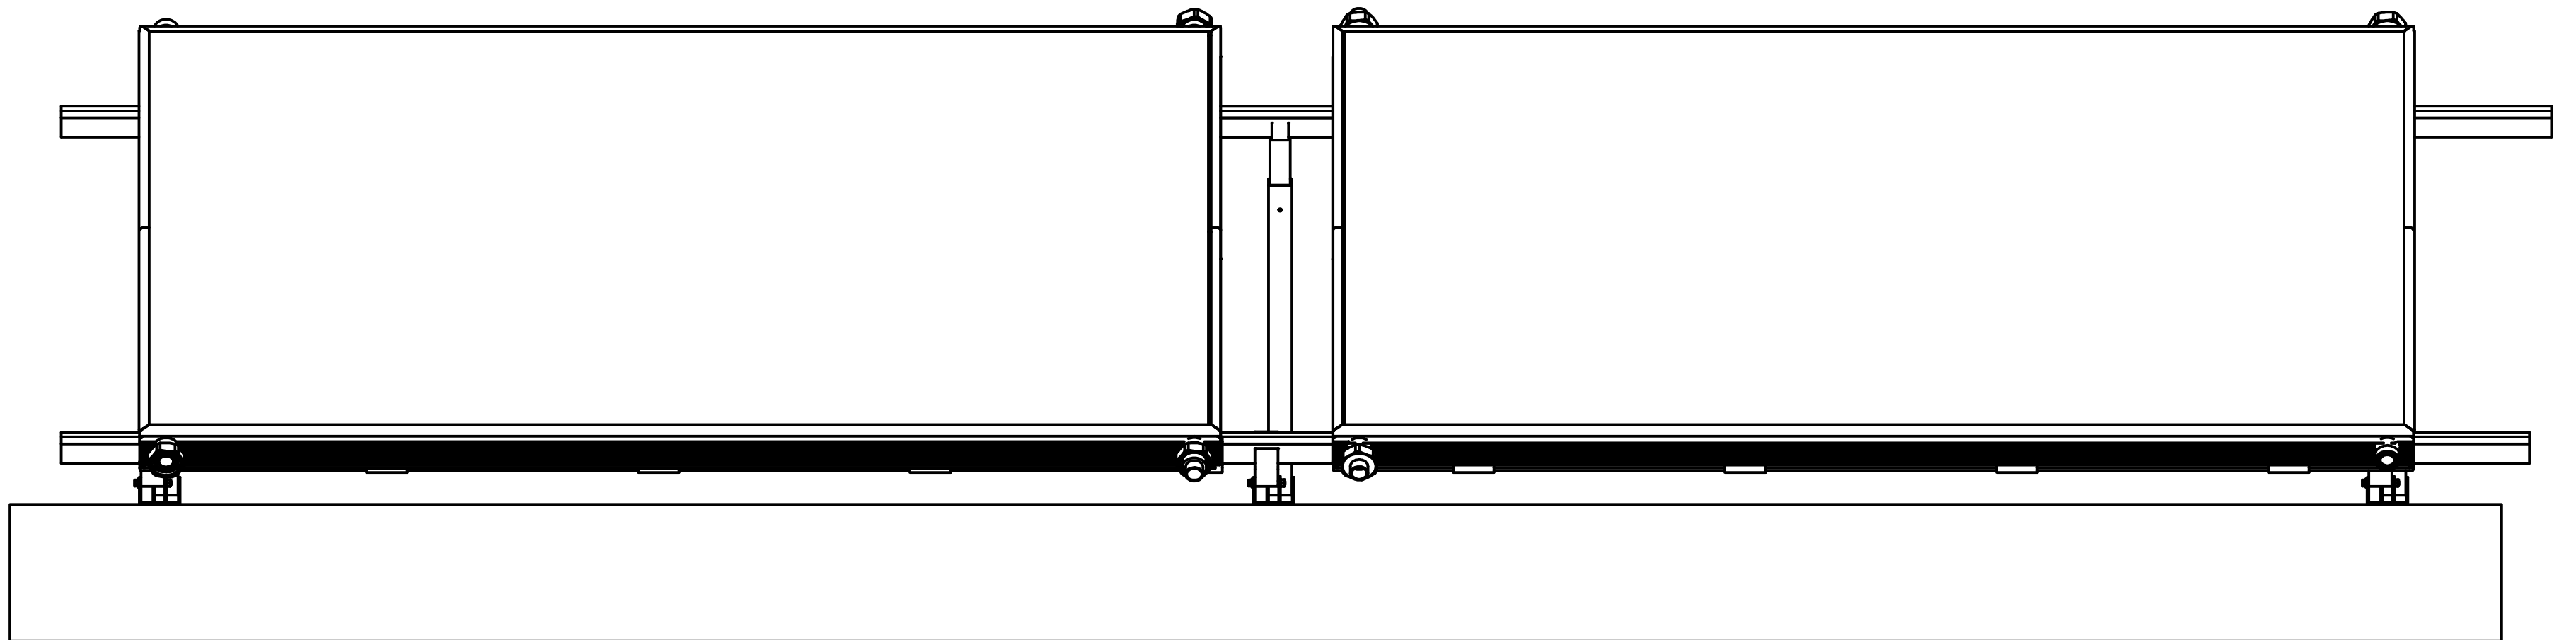

Iso
SCALE 1/25

VIEW3
SCALE 1 / 10

Front
SCALE 1 / 10

DRAWN Jeanette	5/18/2015			
CHECKED				
QA		4x6.5 Landscape Tilt Mount		
MFG		SIZE	DWG NO	REV
APPROVED		C	landscape on curbs	
		SCALE	SHEET 1 OF 1	